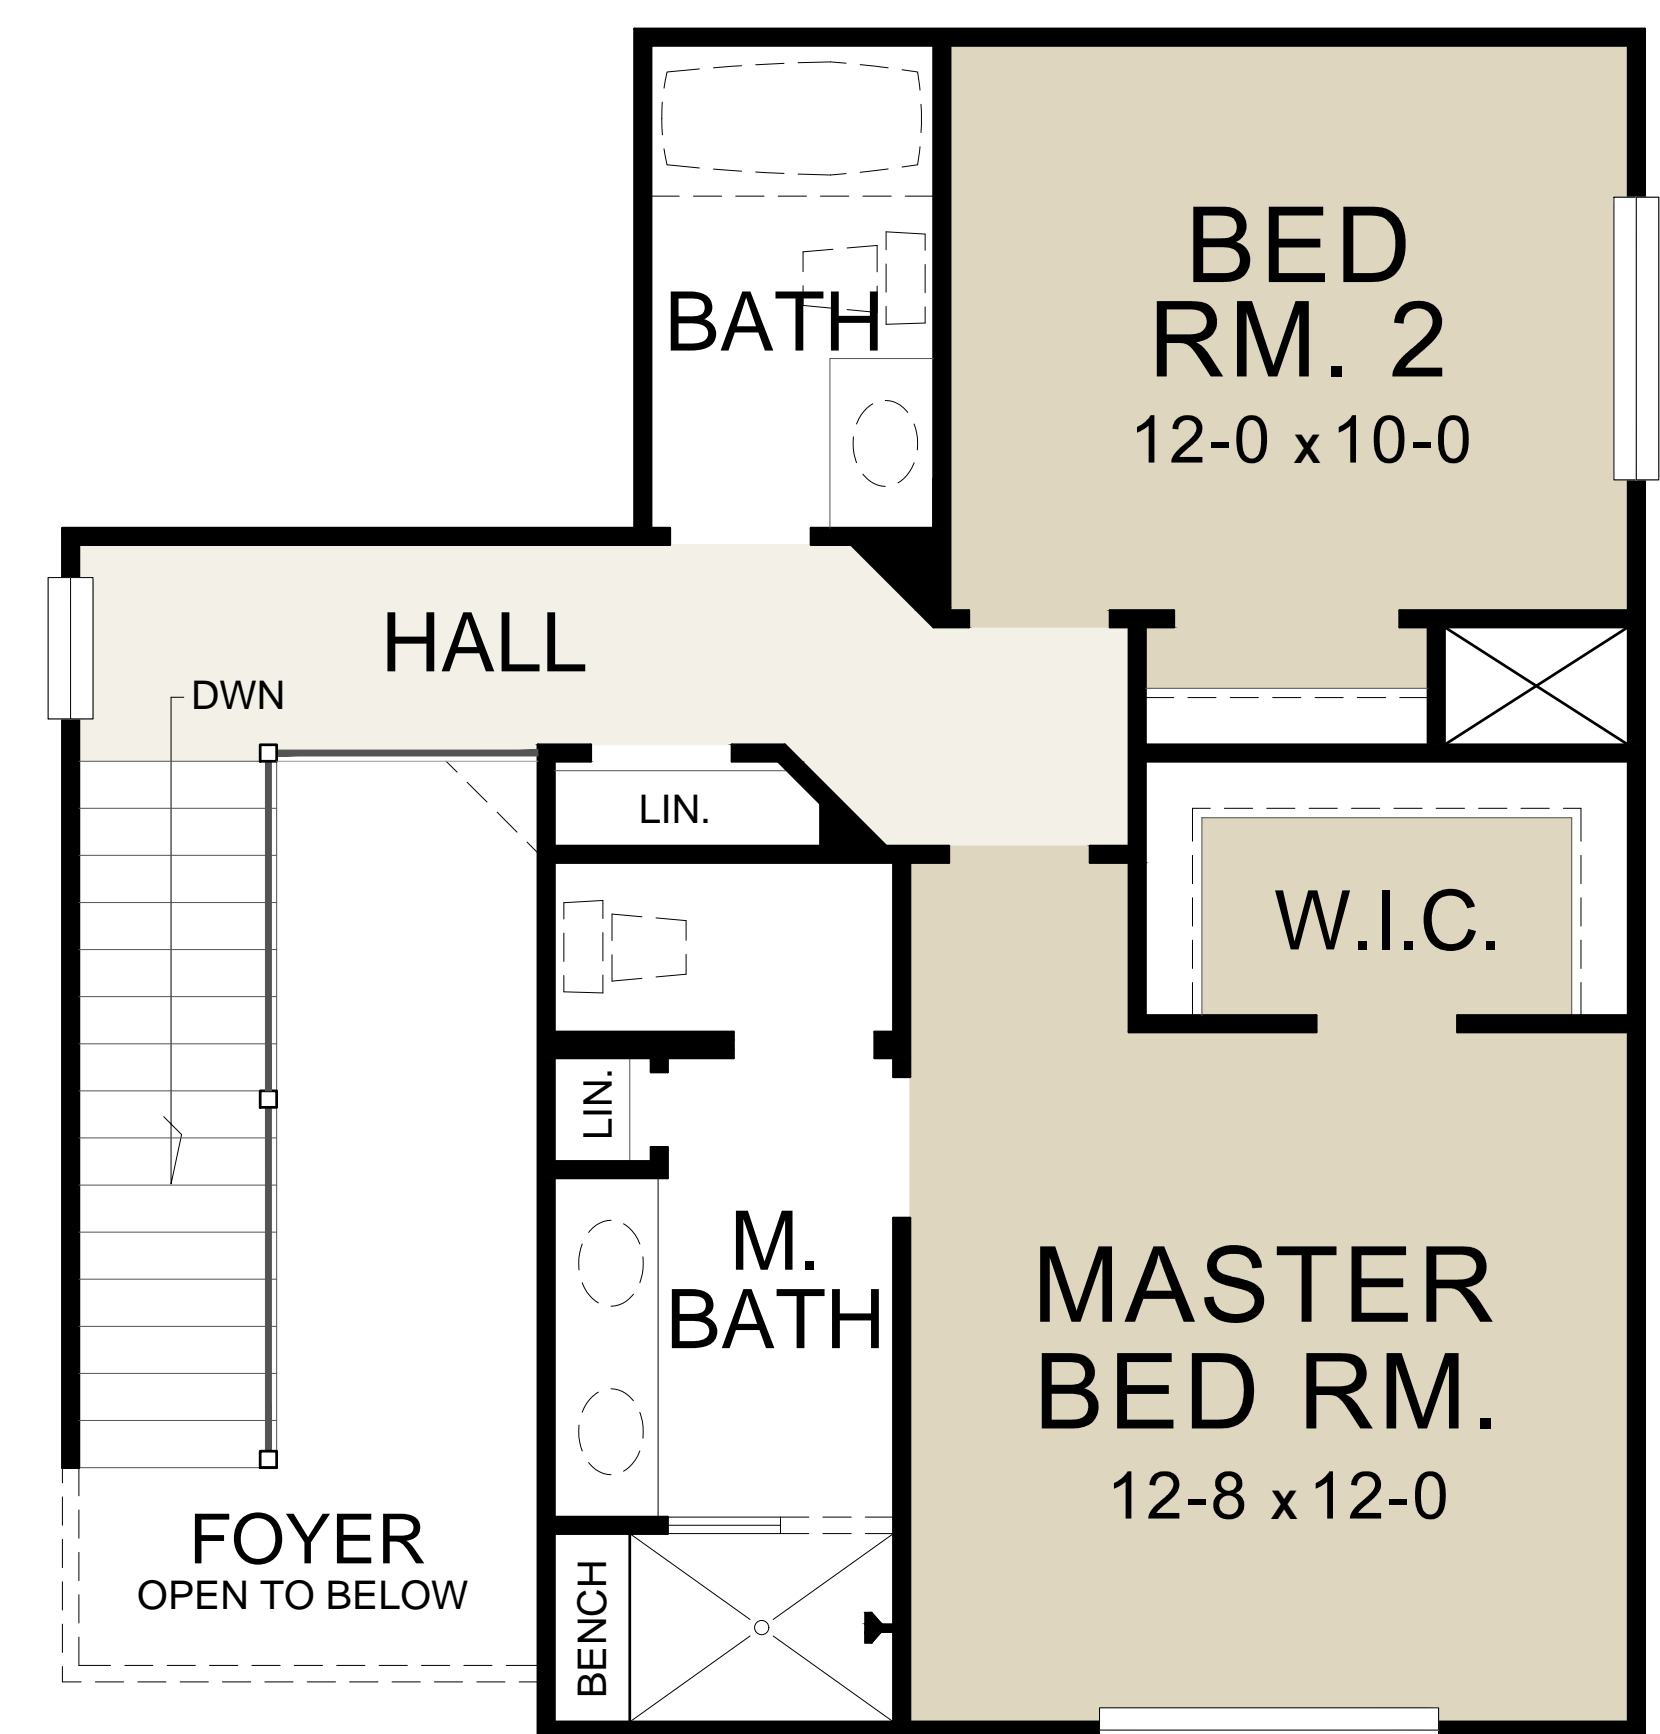

The **Willow**

1585 sf

Villa Series

- 3 bedrooms
- 3 bathrooms
- 2 car garage
- Covered porch
- Covered patio

**MAIN FLOOR**  
986 sf

**2ND FLOOR**  
599 sf

**970-256-7355**

 CopperCreekLife.com