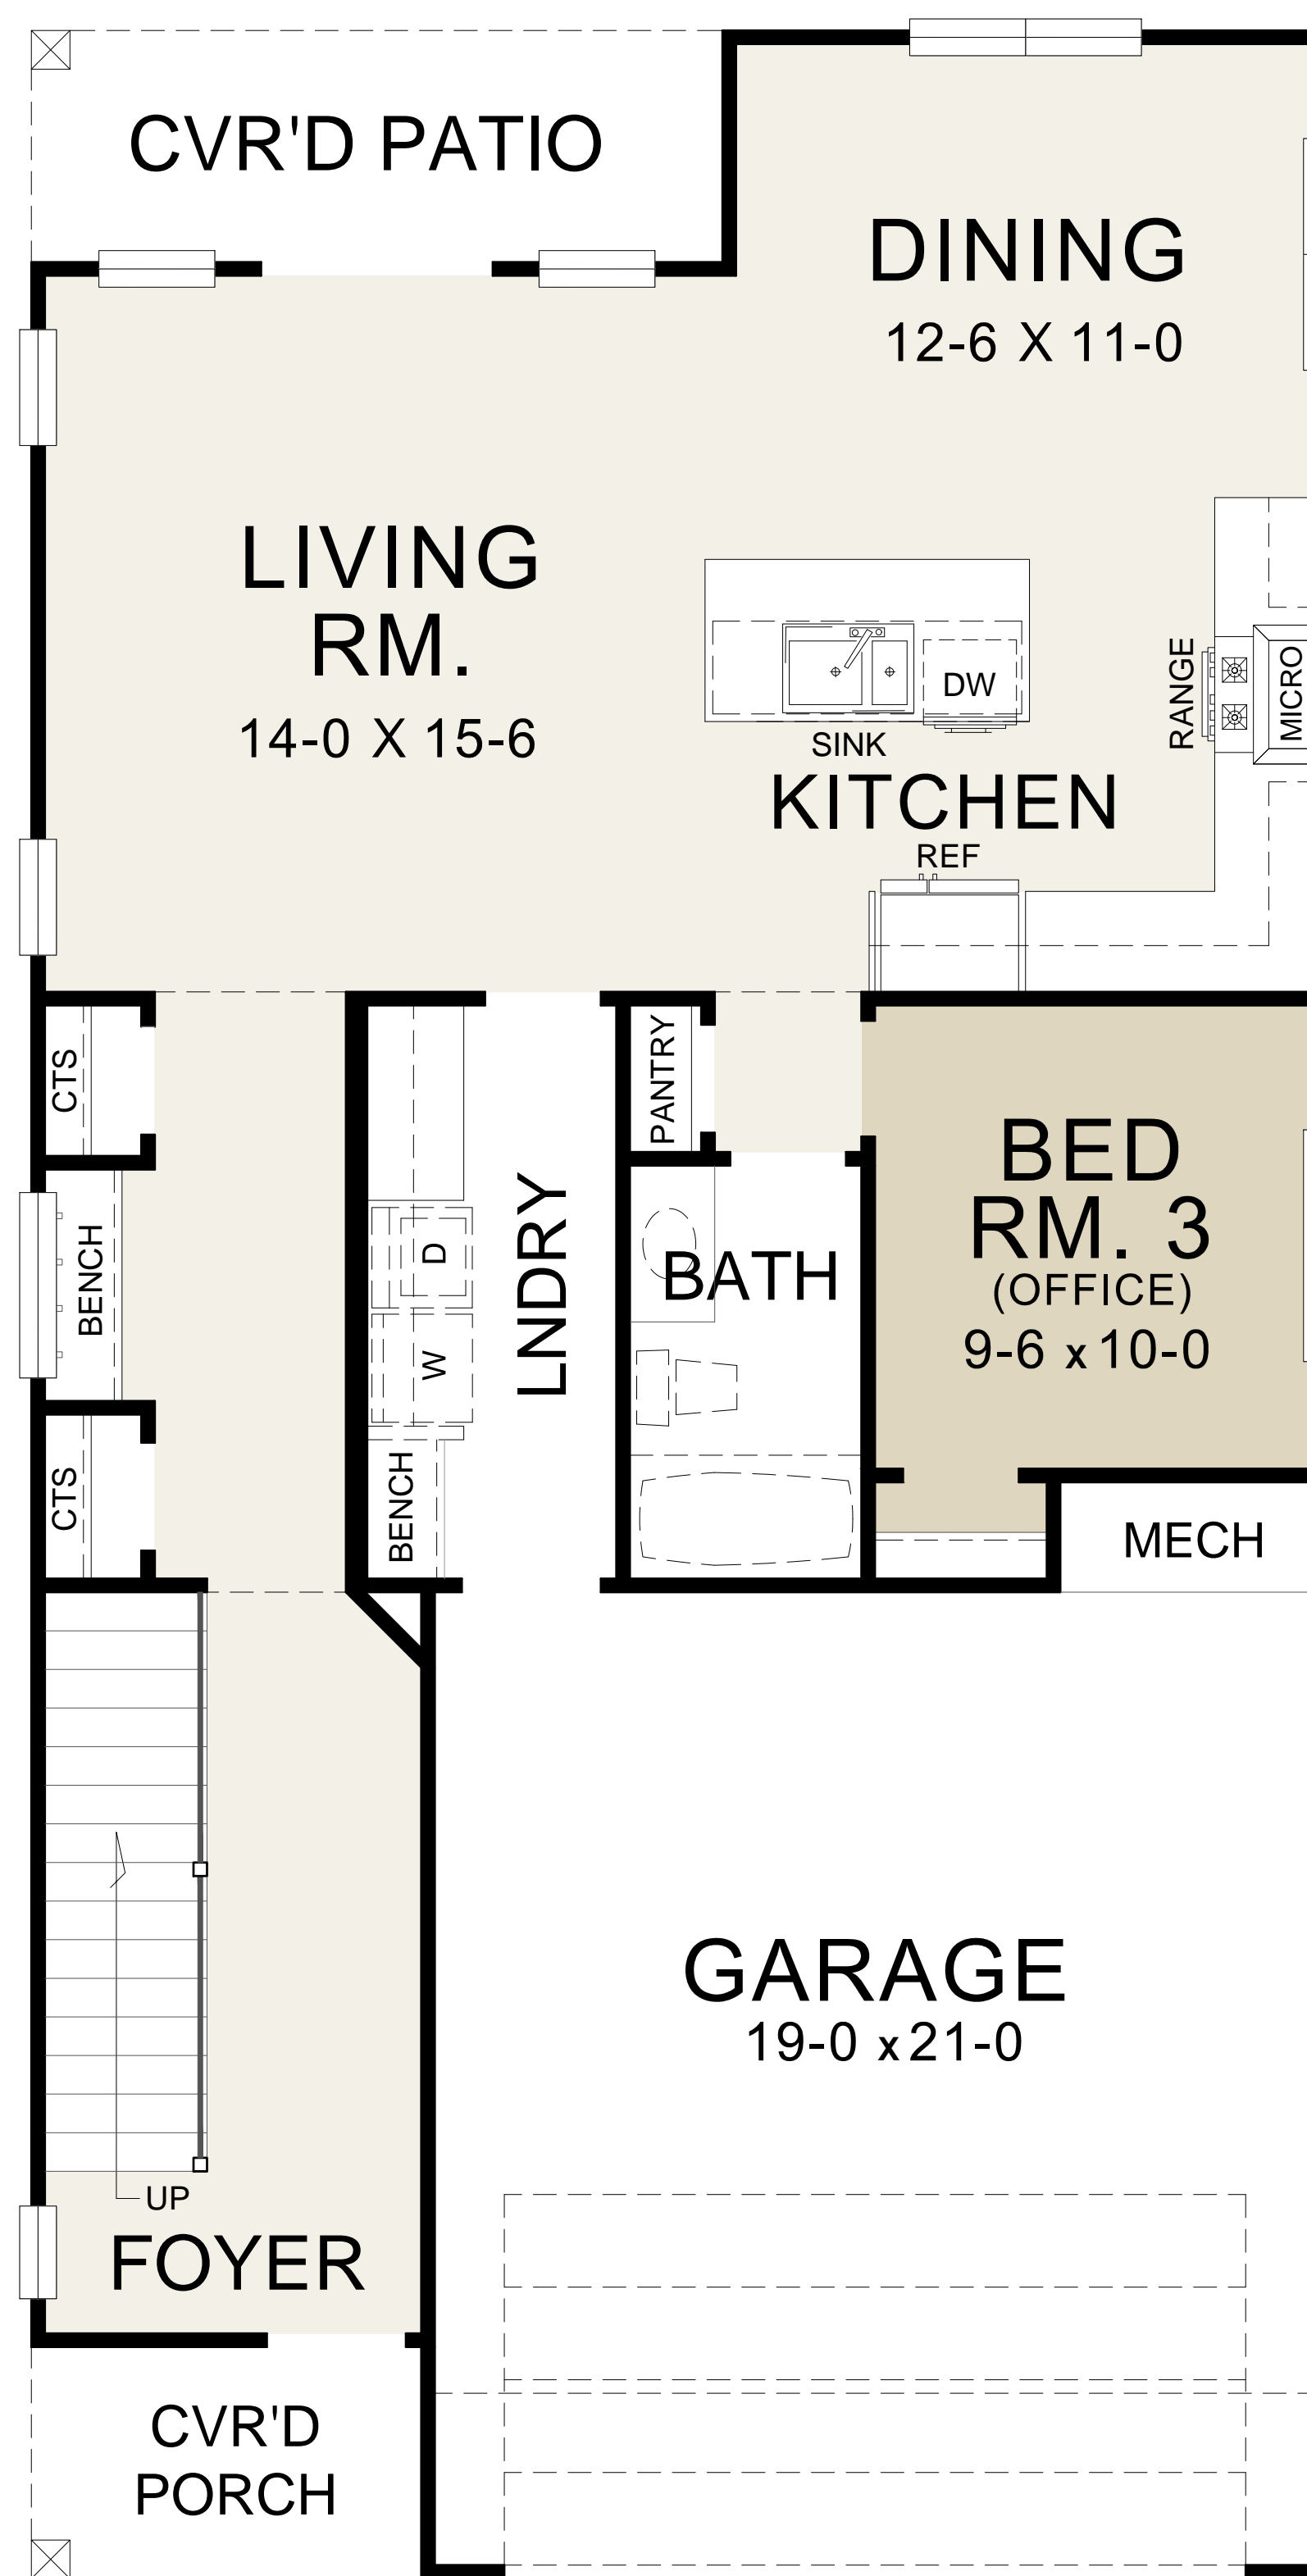

The **Willow**

1585 sf

Villa Series

- 3 bedrooms
- 3 bathrooms
- 2 car garage
- Covered porch
- Covered patio

**MAIN FLOOR**  
986 sf

**2ND FLOOR**  
599 sf

**970-256-7355**

 CopperCreekLife.com