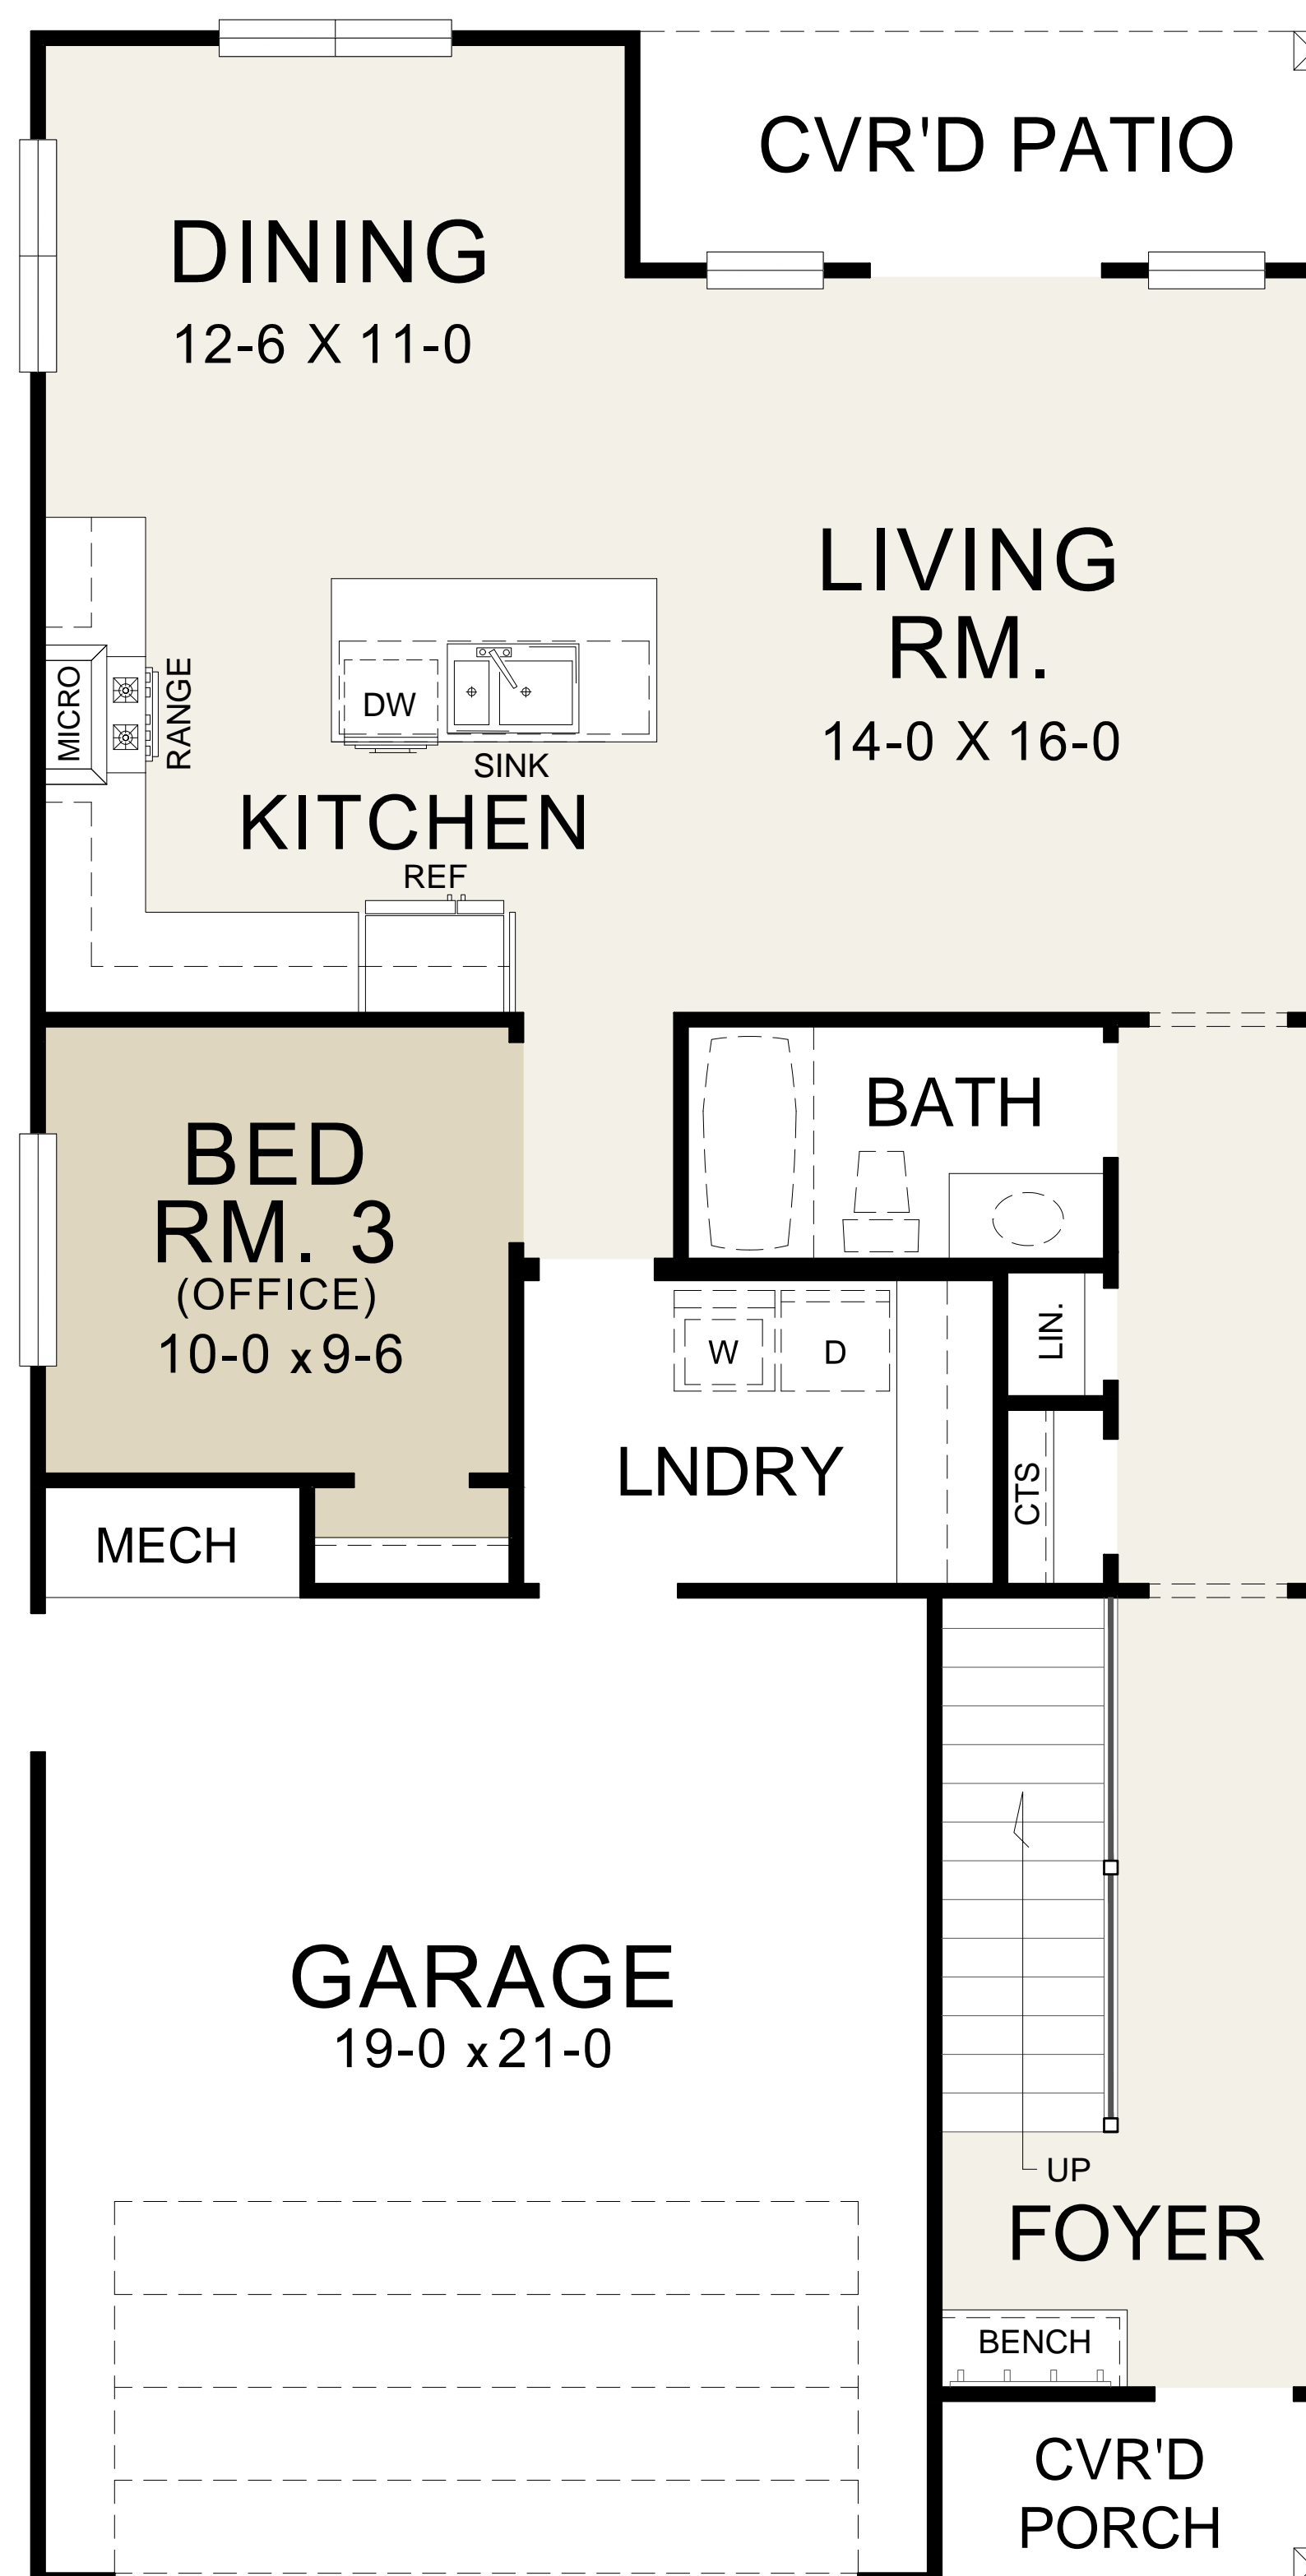

The  Lilac

1841 sf

Villa Series

- 3 bedrooms
- 3 bathrooms
- 2 car garage
- Covered porch
- Covered patio
- Covered balcony
- Unfinished storage

970-256-7355

 CopperCreekLife.com