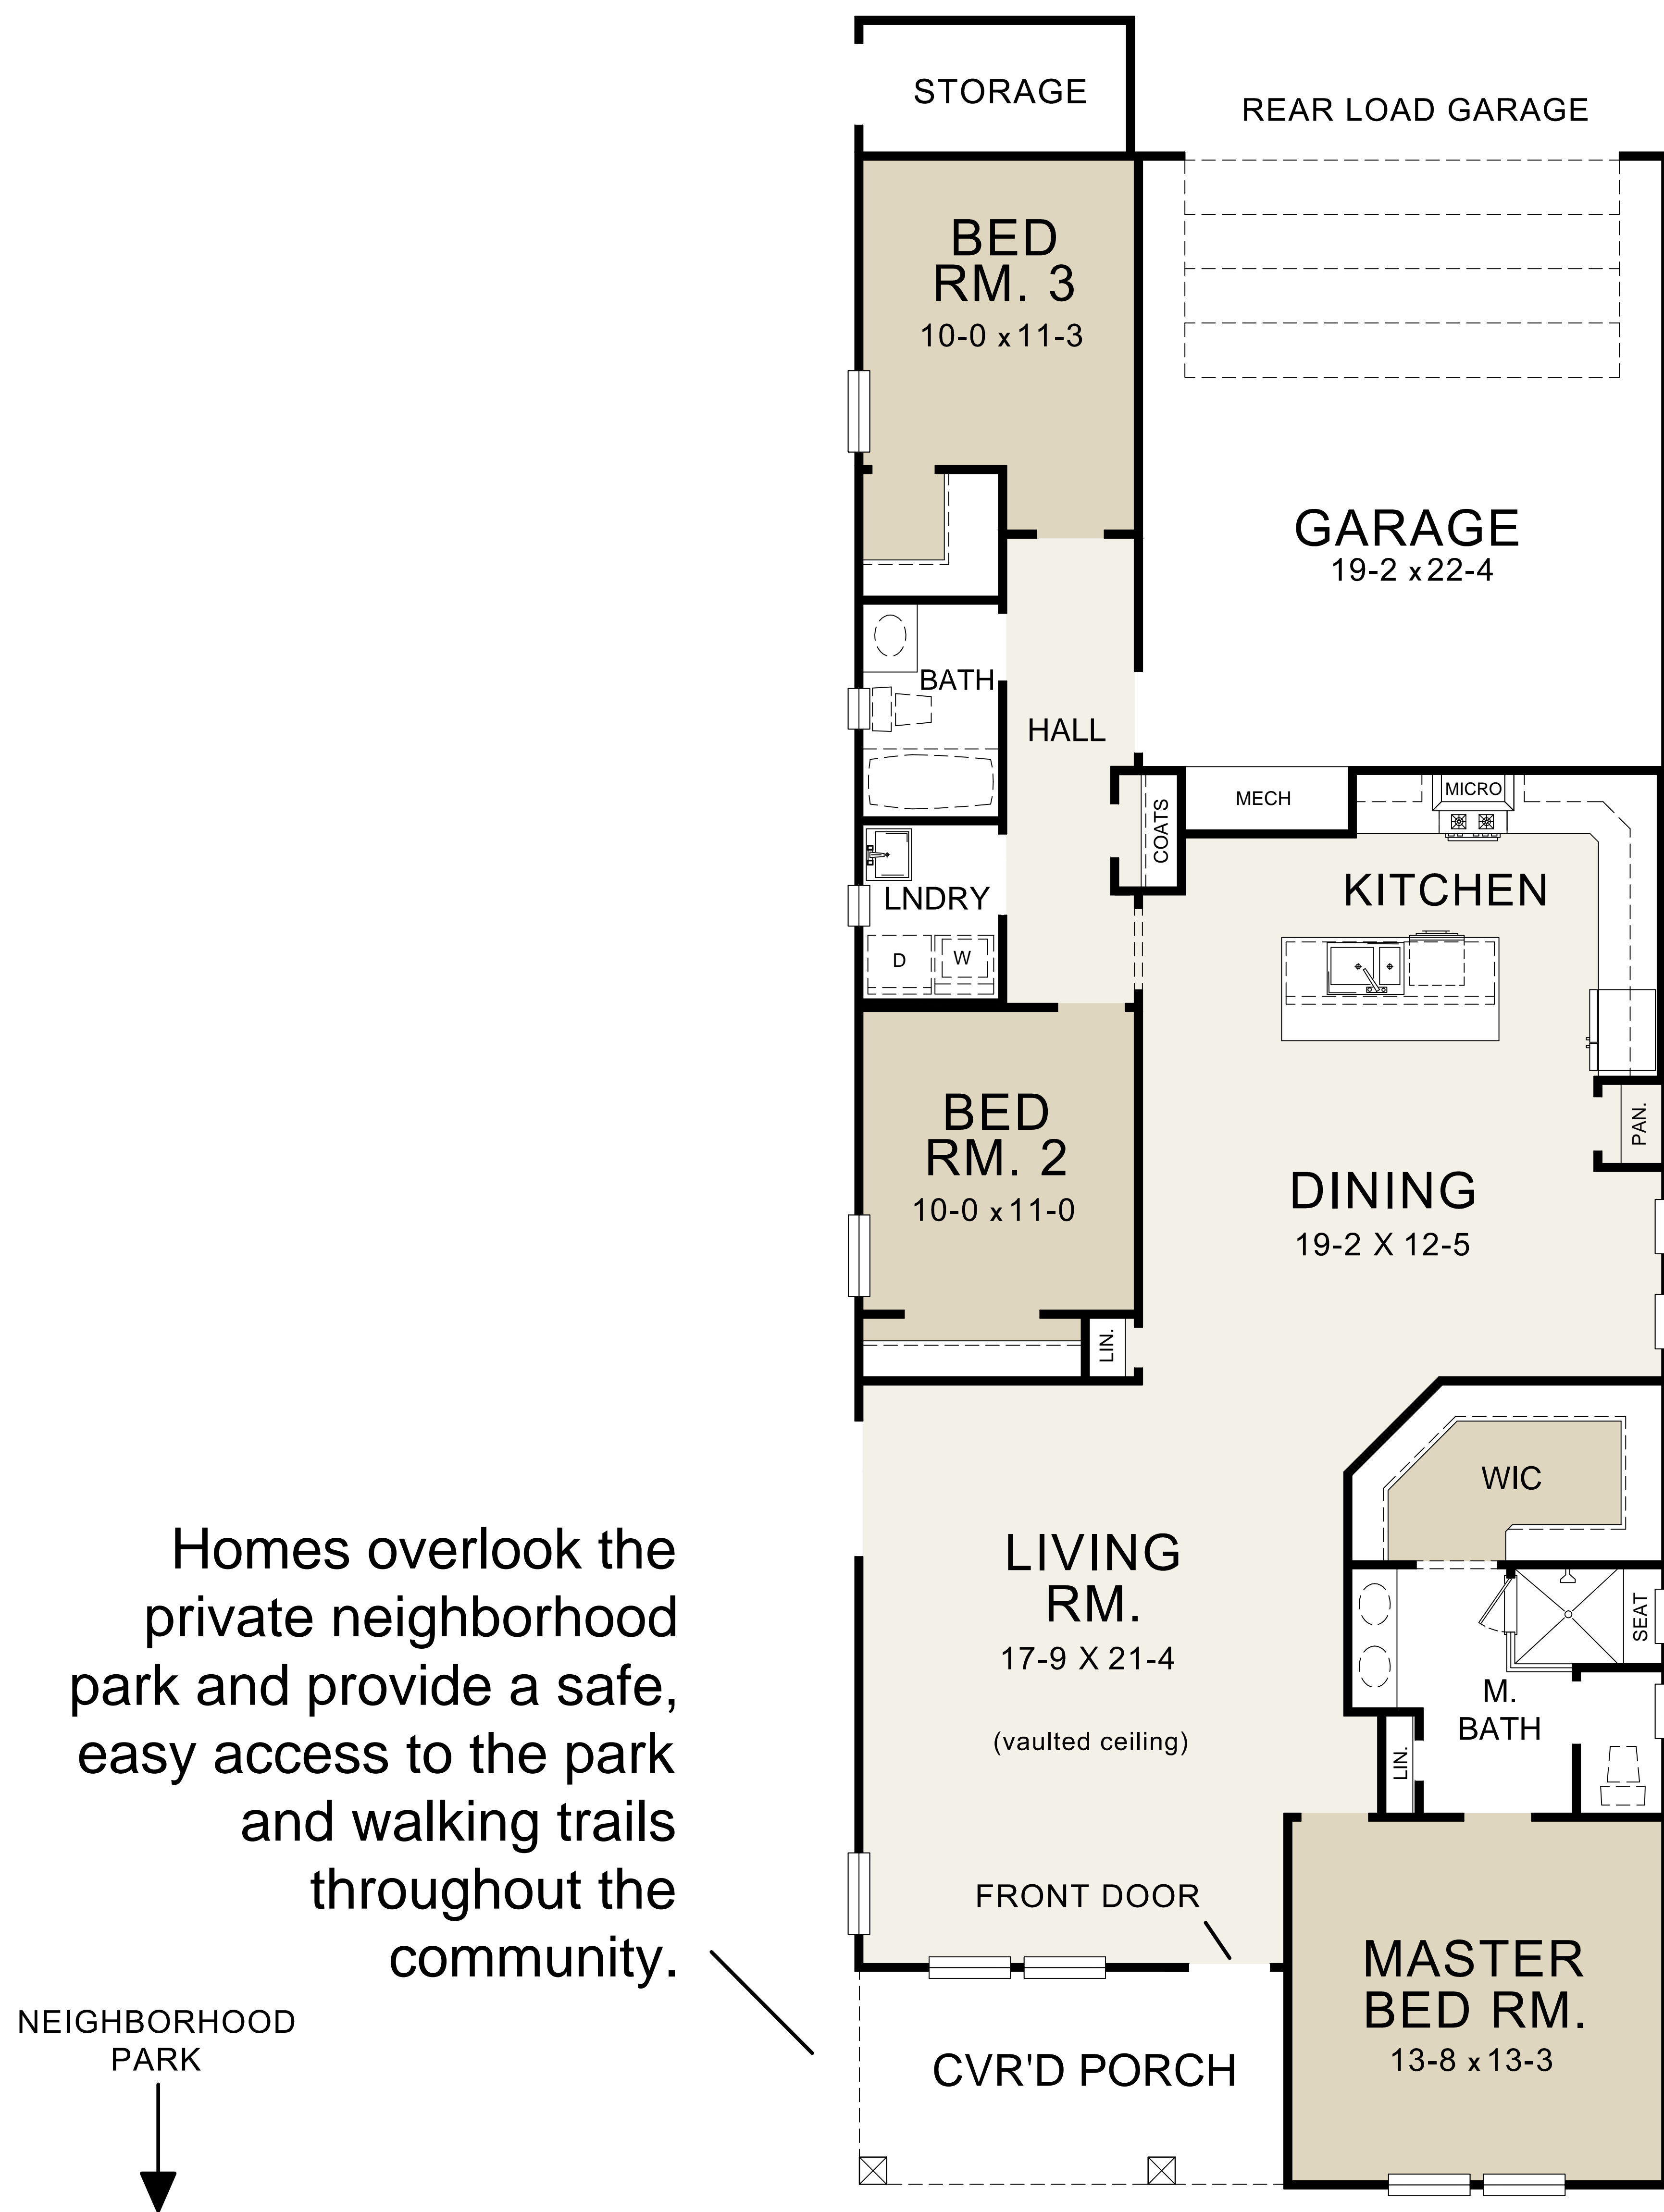

the
Cardinal

jb
DESIGN

1670sf

Parkview Series

- 3 bedrooms plus office
- 2 bathrooms
- 2 car garage with extra storage
- single story home for stair free living

MAIN FLOOR

Homes overlook the private neighborhood park and provide a safe, easy access to the park and walking trails throughout the community.