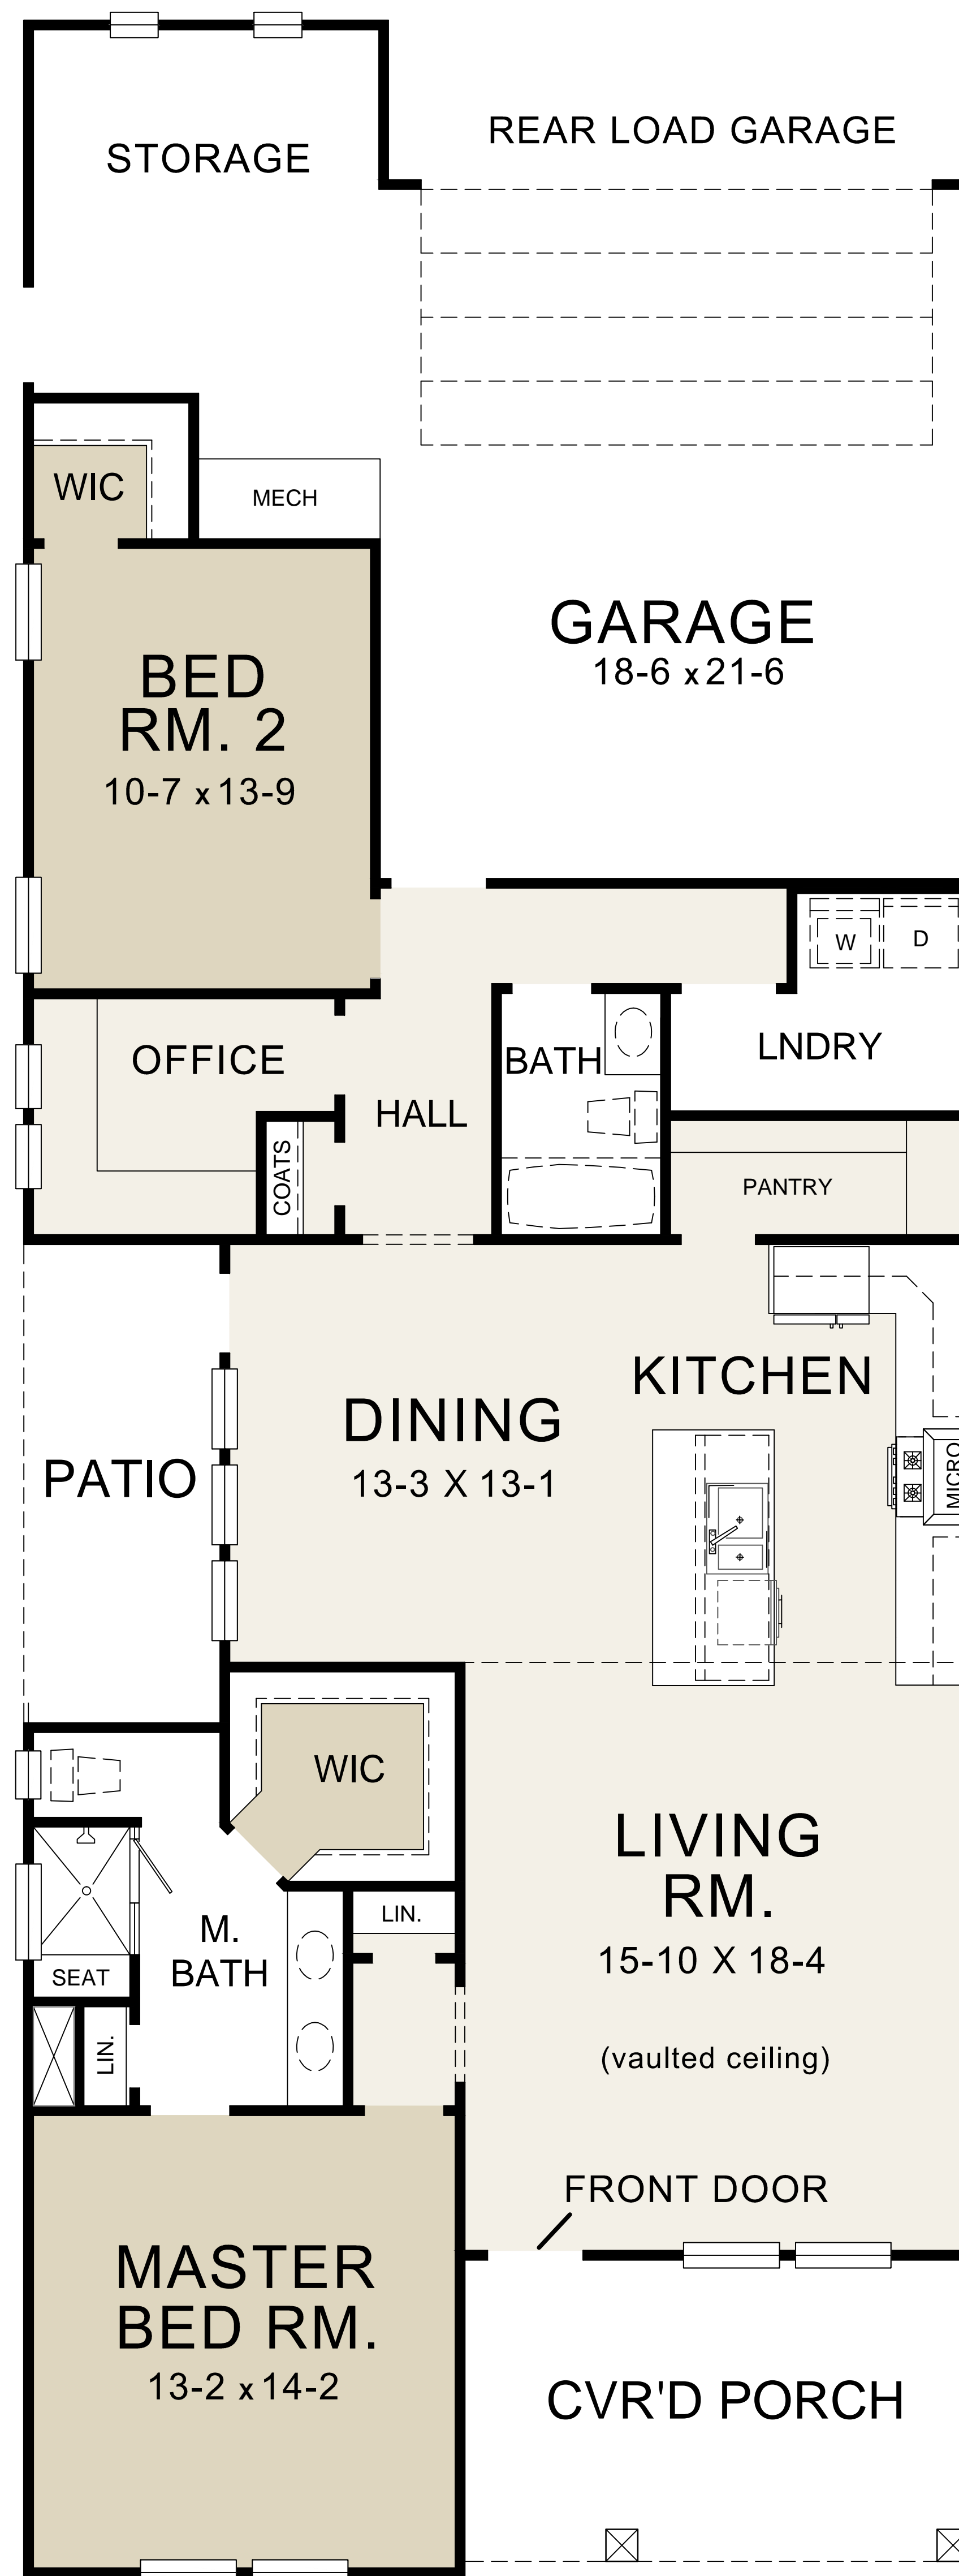

the Blue Jay

1483sf

Parkview Series

- 2 bedrooms plus an office
- 2 car garage with extra storage or shop space
- single story home for stair free living

Large private side yard and covered patio for outdoor entertaining.

MAIN FLOOR

Homes overlook the private neighborhood park and provide a safe, easy access to the park and walking trails throughout the community.

970-256-7355

CopperCreekLife.com