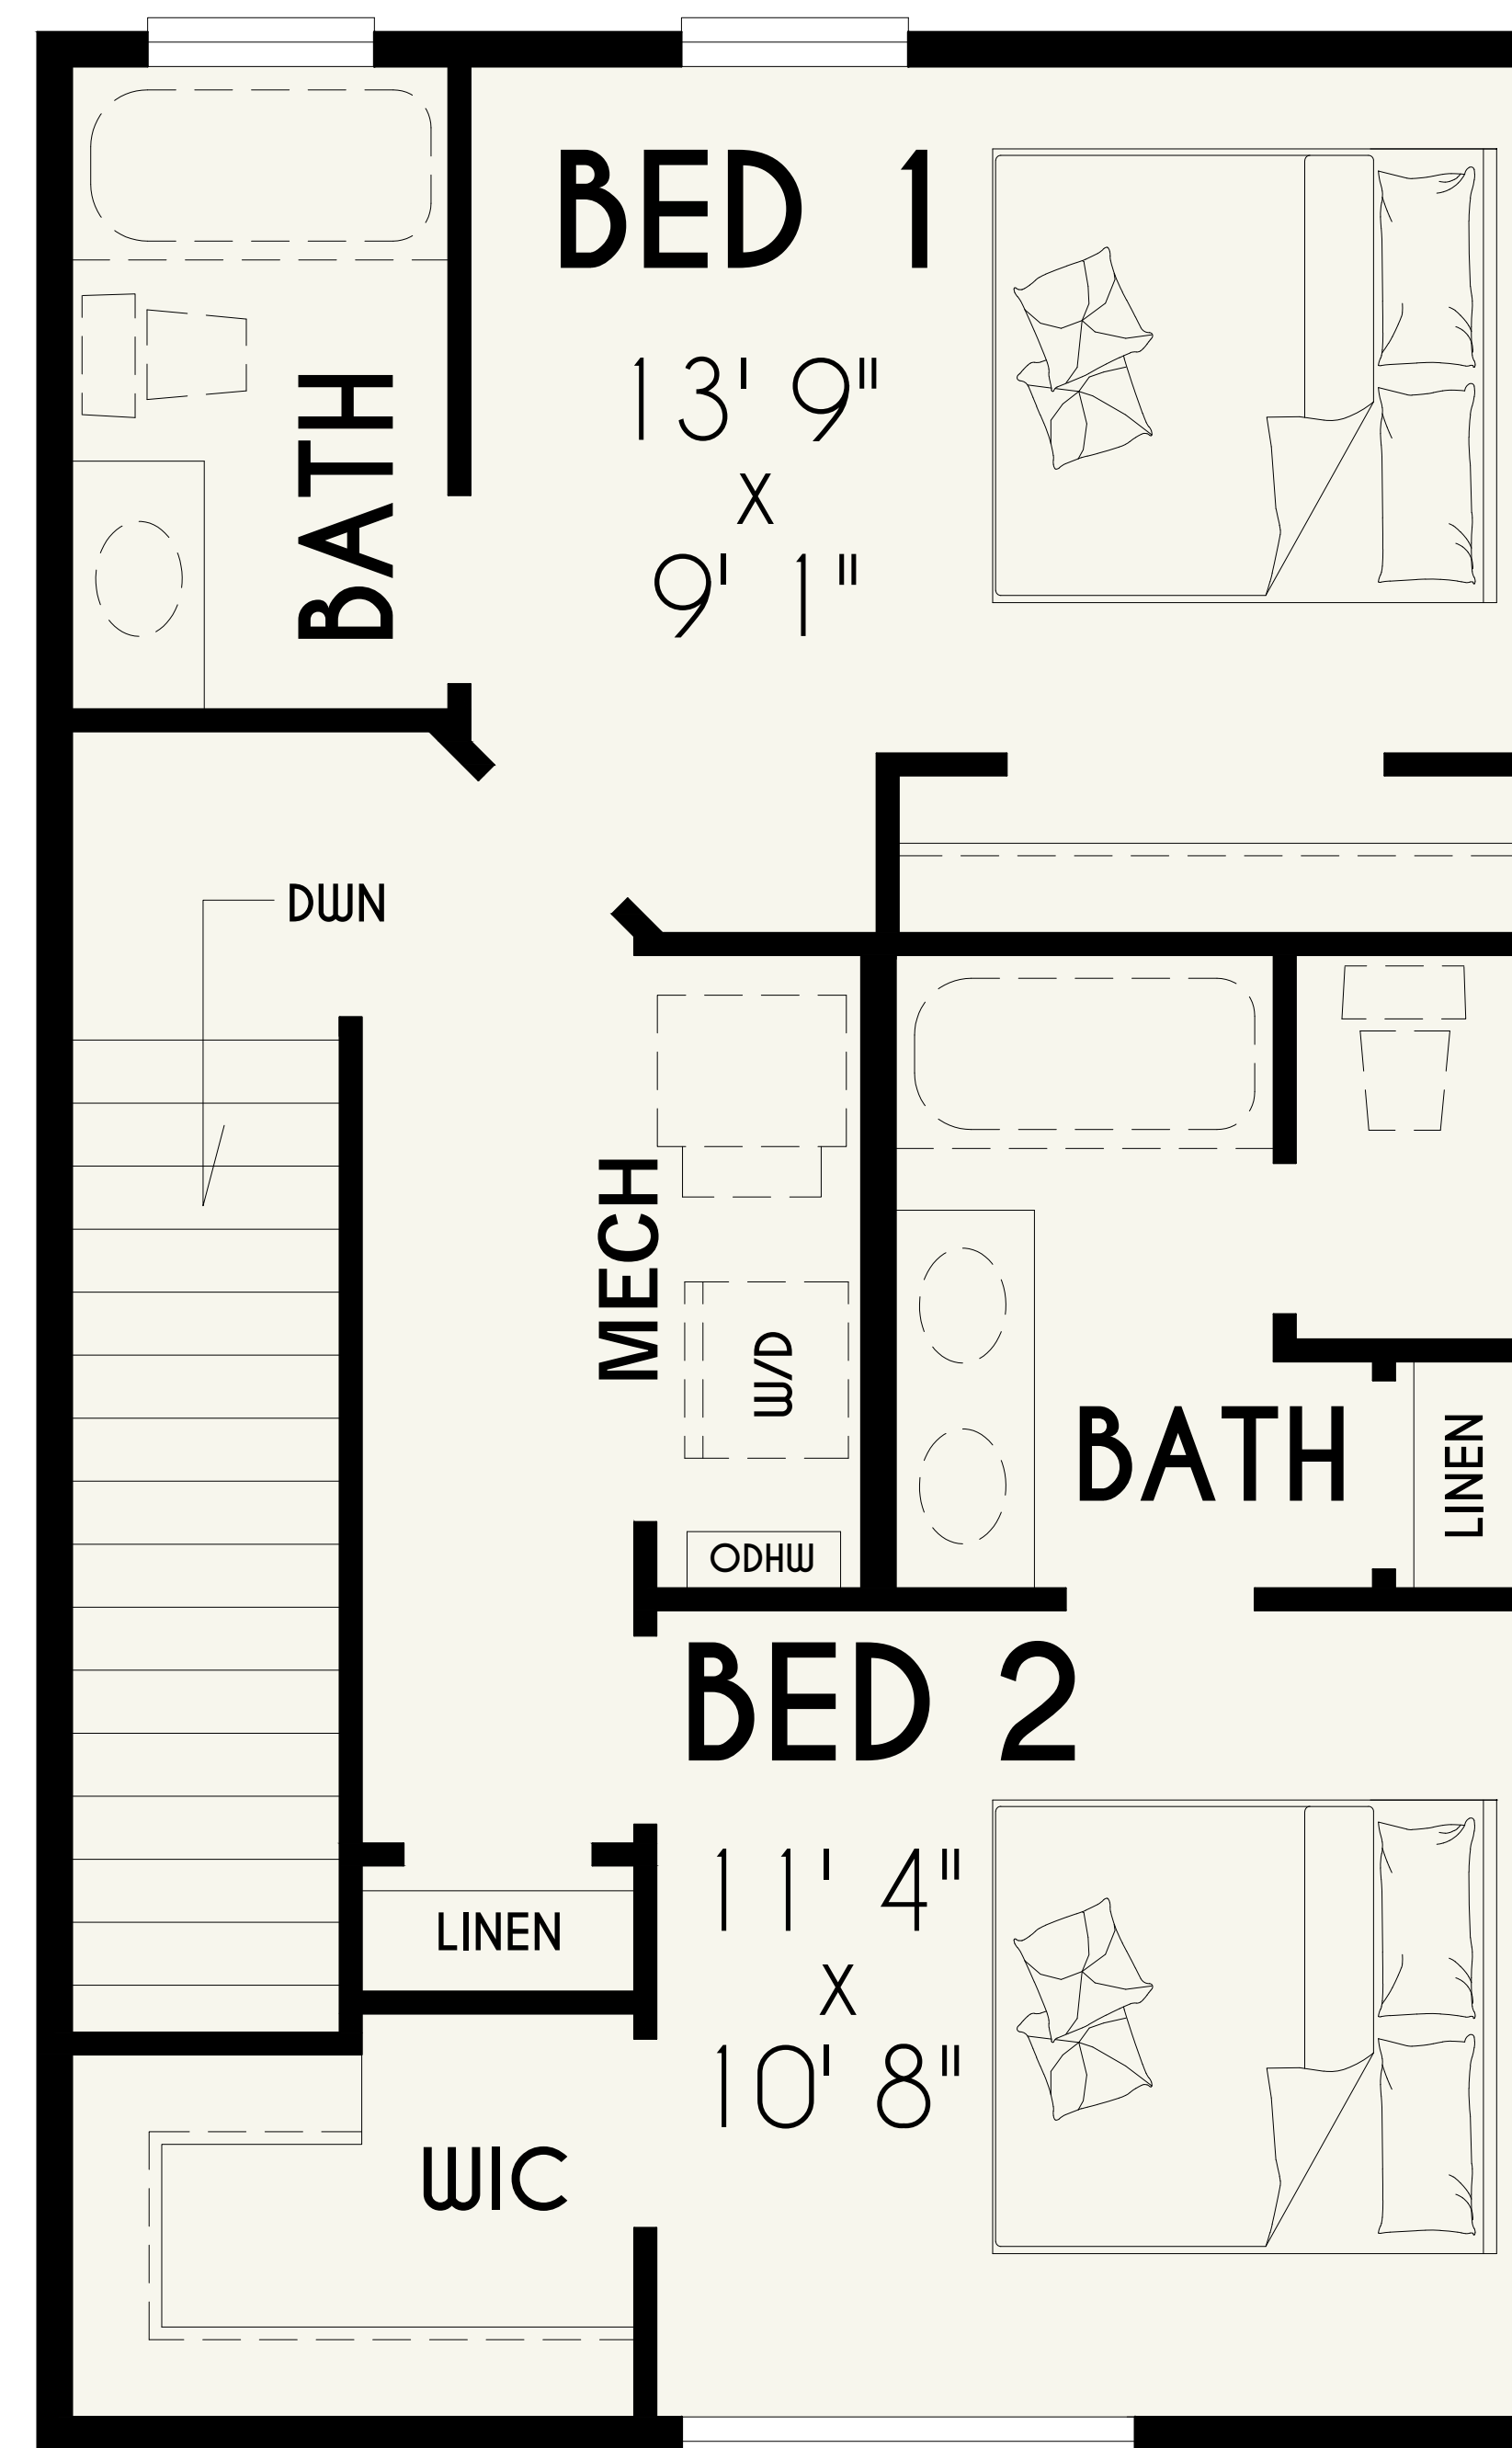

Copper Village

Townhomes

1,232 sf

CopperVillageLife.com

Copper Village

Townhomes

970-256-7355

© 2020, All rights reserved. Floor plans, square footages, features and finishes are subject to change at any time. Square footages are approximate. Illustrations, floor plans and maps are not to scale and are an artist's interpretation.