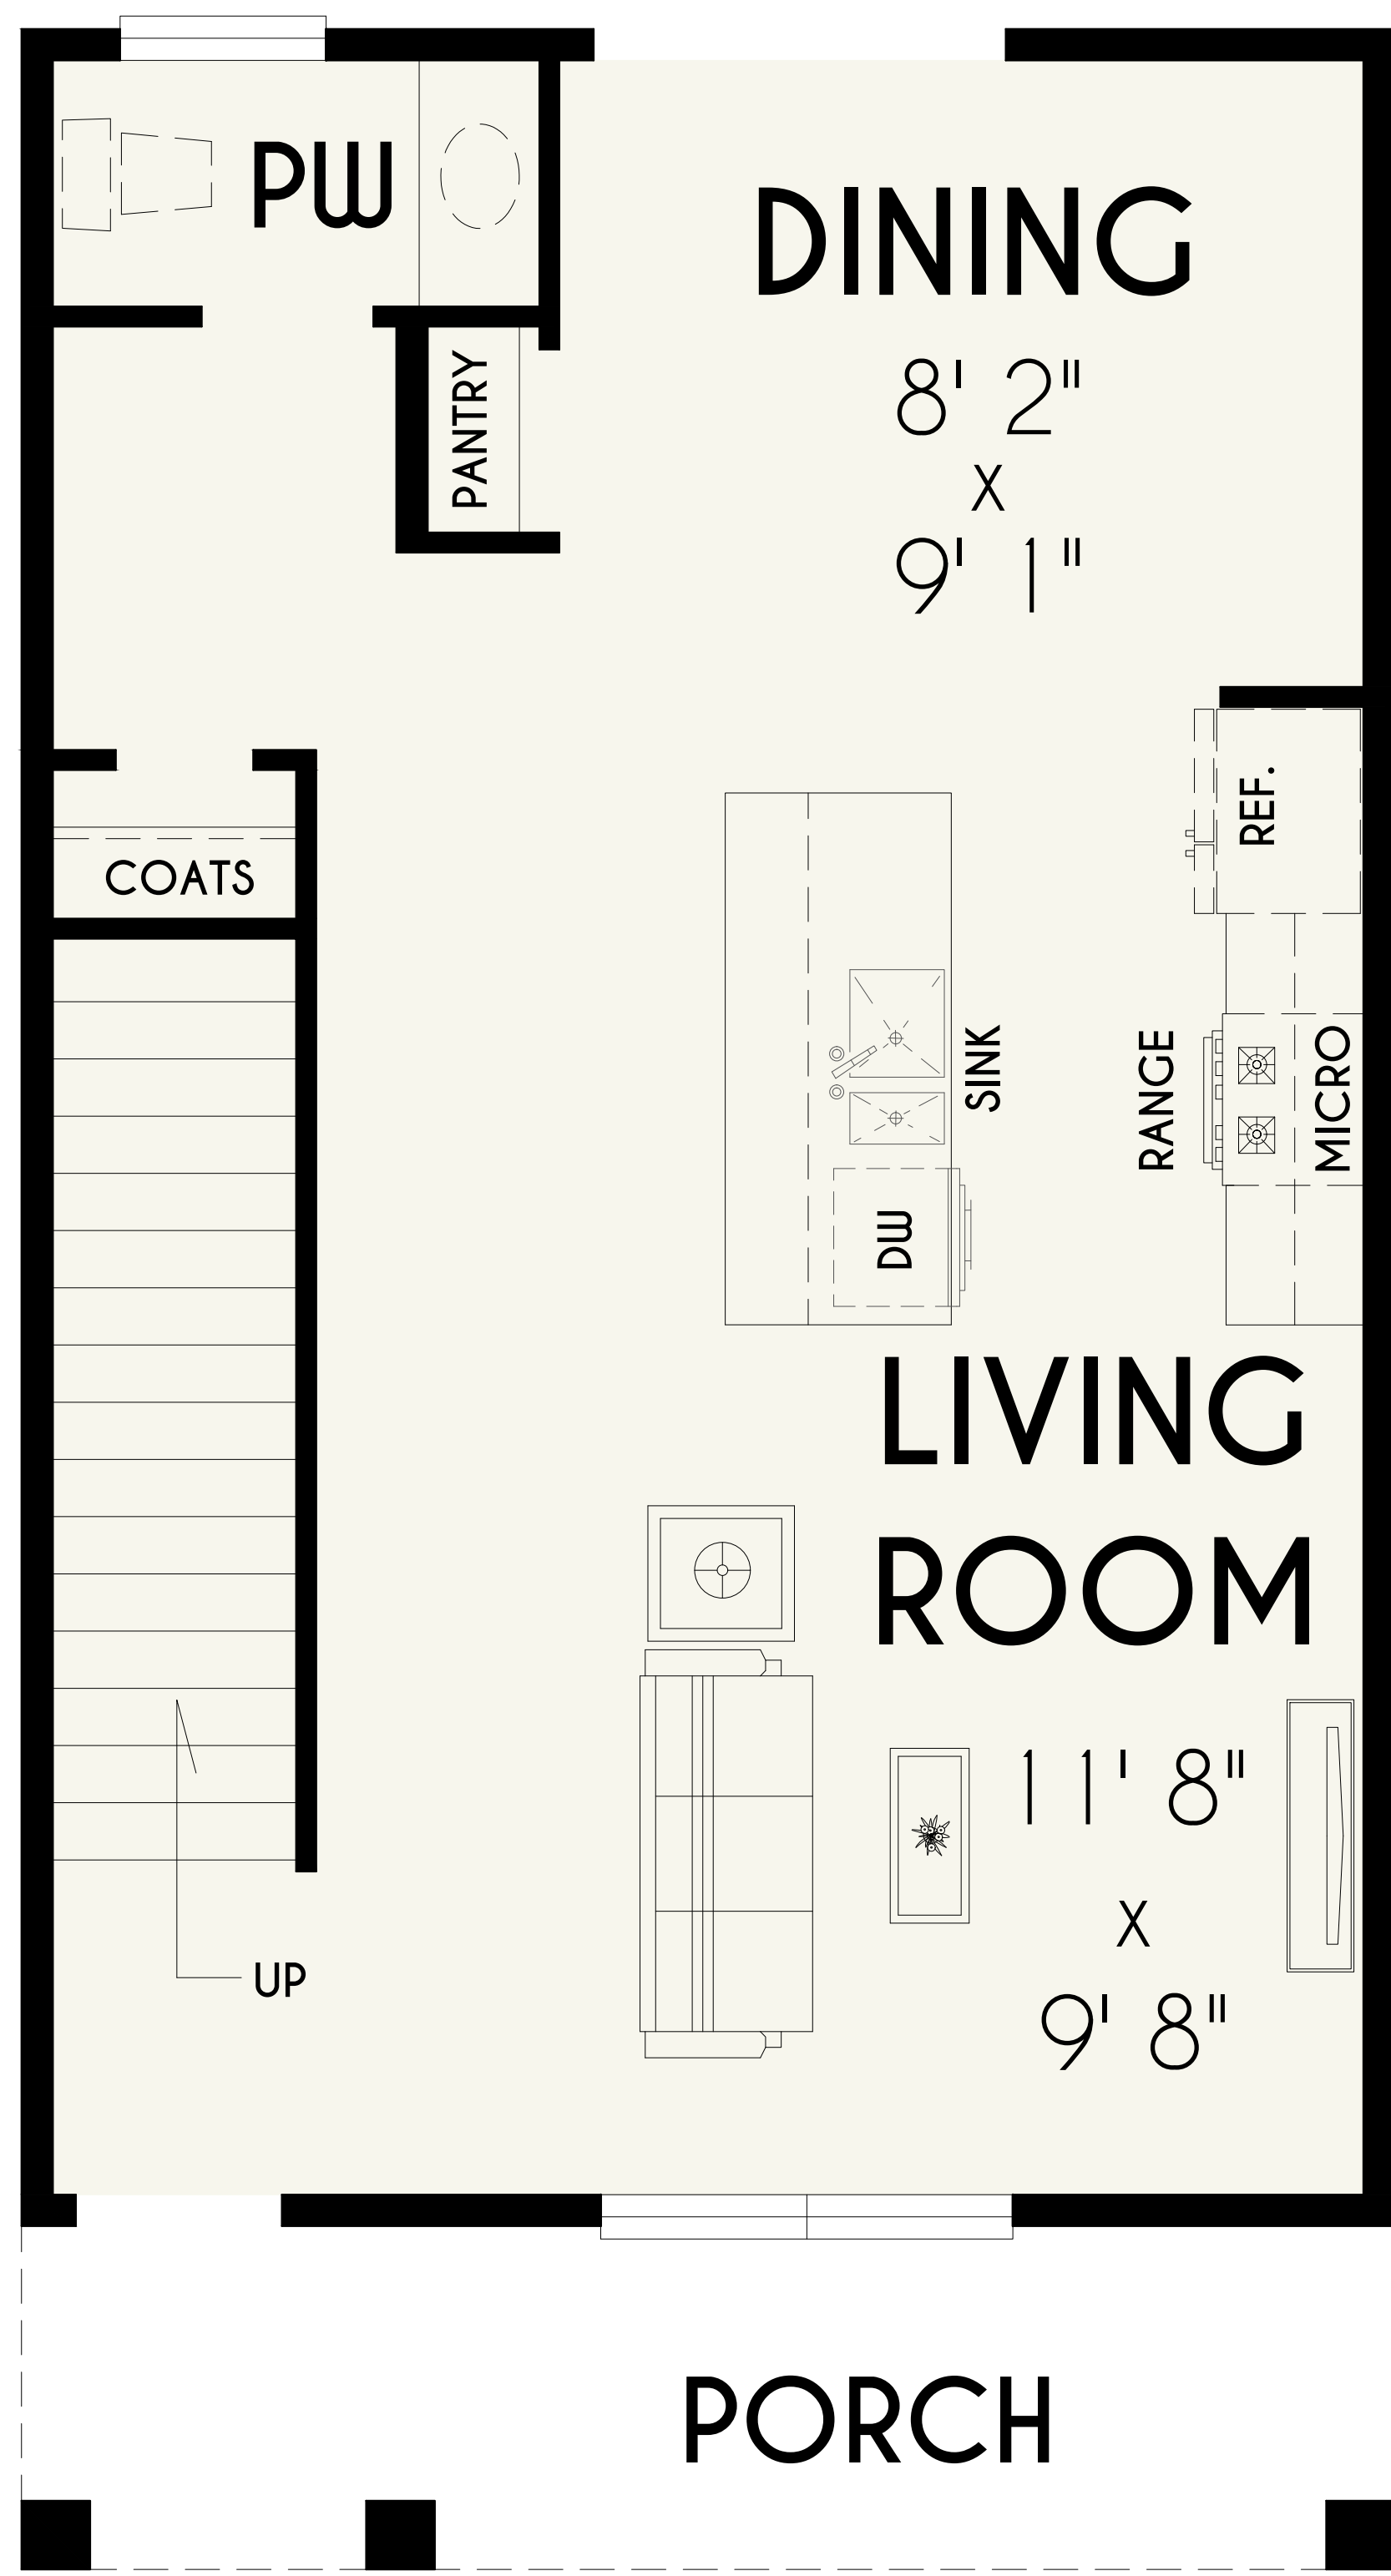

Copper Village

Townhomes

1,232 sf

CopperVillageLife.com

Copper Village

Townhomes

970-256-7355

© 2020, All rights reserved. Floor plans, square footages, features and finishes are subject to change at any time. Square footages are approximate. Illustrations, floor plans and maps are not to scale and are an artist's interpretation.