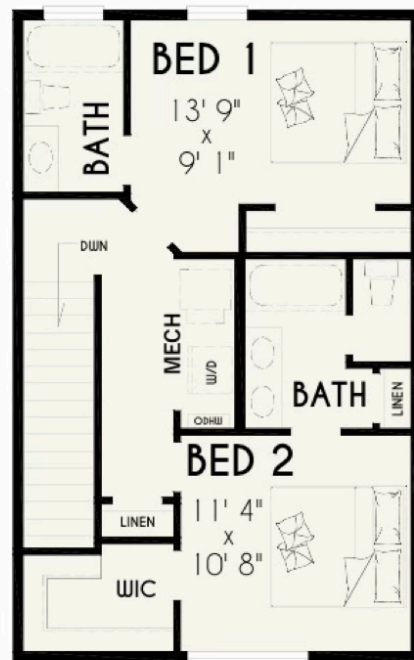

Copper Village

Townhomes

1,232 sf

CopperVillageLife.com

Copper Village

Townhomes

970-256-7355

© 2020. All rights reserved. Floor plans, square footages, features and finishes are subject to change at any time. Square footages are approximate. Illustrations, floor plans and maps are not to scale and are an artist's interpretation.