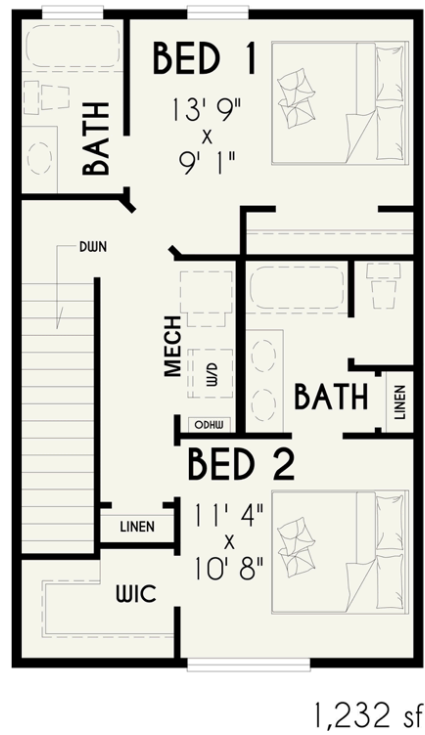

Copper Village

Townhomes

1,232 sf

CopperVillageLife.com

Copper Village

Townhomes

970-256-7355

©2020, All rights reserved. Floor plans, square footages, features and finishes are subject to change at any time. Square footages are approximate. Illustrations, floor plans and maps are not to scale and are an artist's interpretation.